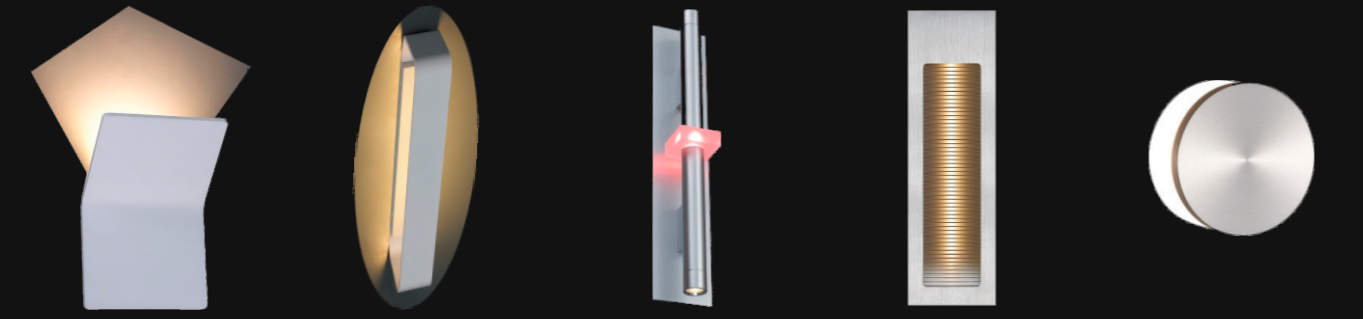

INDOOR LED LIGHTS

OUTDOOR RGB LED LIGHTS

Recessed DownLights

Surface DownLights

Surface WallLights

Recessed DownLights

WaterProof DownLights

Surface DownLights

Track Lights

Recessed WallLights

Spikes

WallLights

Recessed WallLights

WallWash

StripLights

StripLights/Profiles