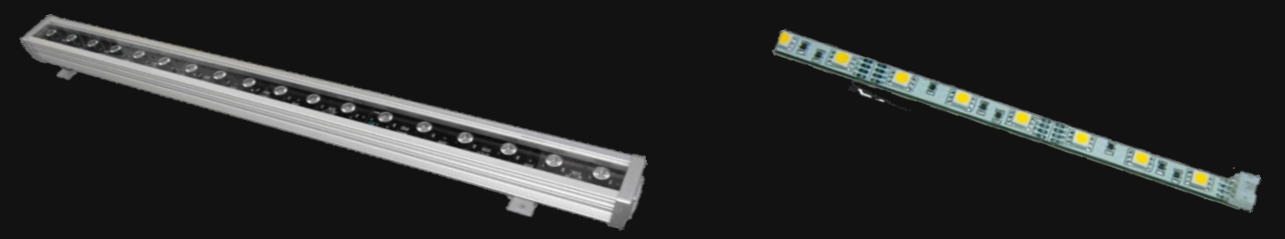

INDOOR LED LIGHTS

OUTDOOR RGB LED LIGHTS

Recessed DownLights

Surface DownLights

Surface WallLights

Recessed DownLights

WaterProof DownLights

Surface DownLights

Track Lights

Recessed WallLights

Spikes

WallLights

Recessed WallLights

WallWash

StripLights

StripLights/Profiles