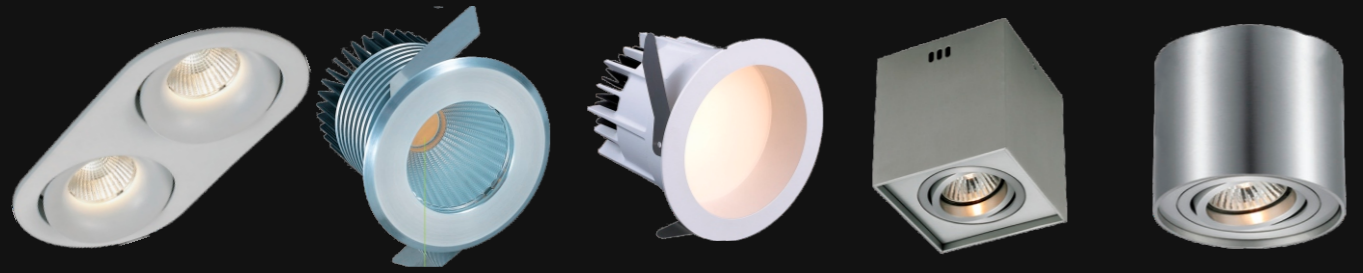

INDOOR LED LIGHTS

OUTDOOR RGB LED LIGHTS

Recessed DownLights

Surface DownLights

Surface WallLights

Recessed DownLights

WaterProof DownLights

Surface DownLights

Track Lights

Recessed WallLights

Spikes

WallLights

Recessed WallLights

WallWash

StripLights

StripLights/Profiles