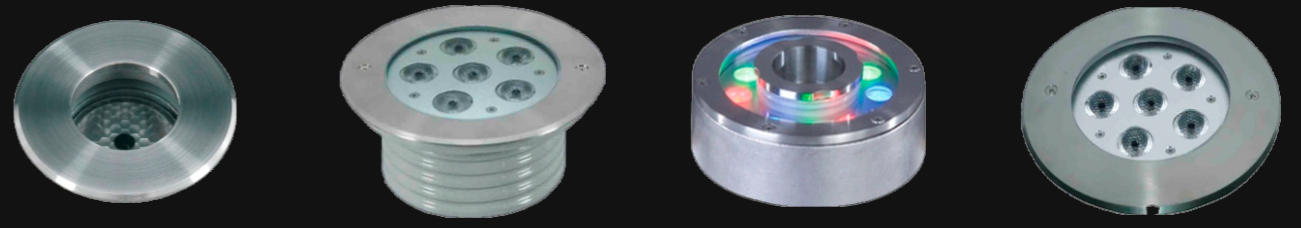

INDOOR LED LIGHTS

OUTDOOR RGB LED LIGHTS

Recessed DownLights

Surface DownLights

Surface WallLights

Recessed DownLights

WaterProof DownLights

Surface DownLights

Track Lights

Recessed WallLights

Spikes

WallLights

Recessed WallLights

WallWash

StripLights

StripLights/Profiles