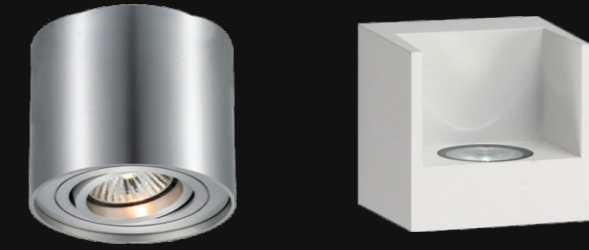

INDOOR LED LIGHTS

OUTDOOR RGB LED LIGHTS

Recessed DownLights

Surface DownLights

Surface WallLights

Recessed DownLights

WaterProof DownLights

Surface DownLights

Track Lights

Recessed WallLights

Spikes

WallLights

Recessed WallLights

WallWash

StripLights

StripLights/Profiles