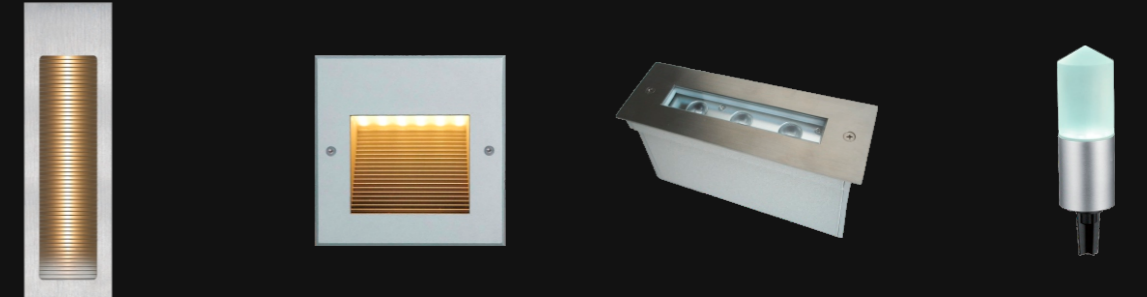

INDOOR LED LIGHTS

OUTDOOR RGB LED LIGHTS

Recessed DownLights

Surface DownLights

Surface WallLights

Recessed DownLights

WaterProof DownLights

Surface DownLights

Track Lights

Recessed WallLights

Spikes

WallLights

Recessed WallLights

WallWash

StripLights

StripLights/Profiles