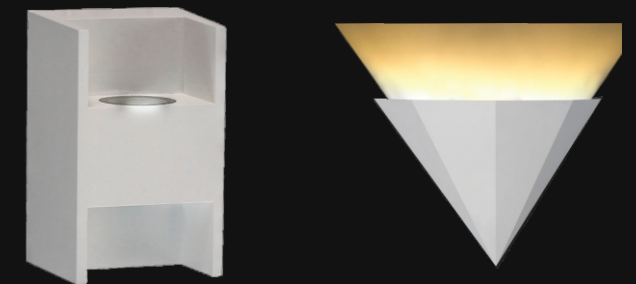

INDOOR LED LIGHTS

OUTDOOR RGB LED LIGHTS

Recessed DownLights

Surface DownLights

Surface WallLights

Recessed DownLights

WaterProof DownLights

Surface DownLights

Track Lights

Recessed WallLights

Spikes

WallLights

Recessed WallLights

WallWash

StripLights

StripLights/Profiles