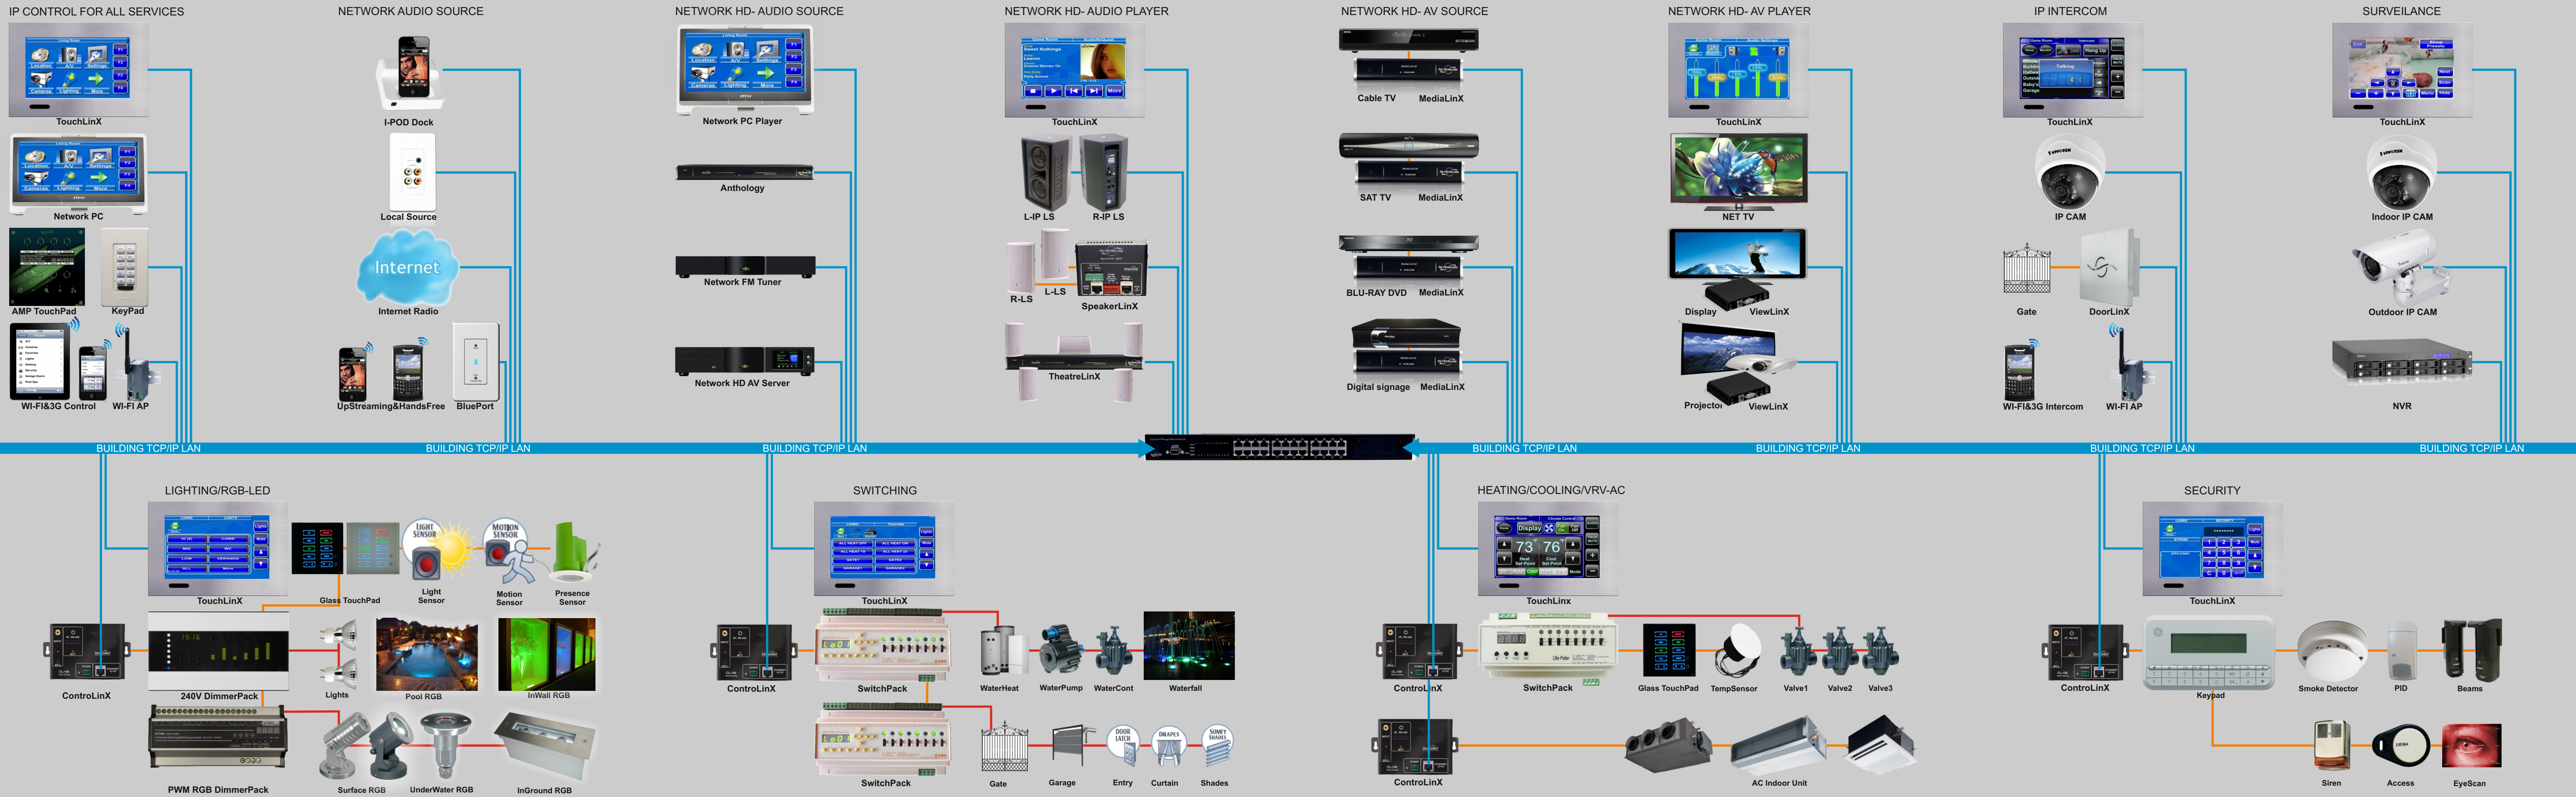

"Its All Digital"

"Its All over IP"

"Its One Network"

"It's the Right Way"

Streamnet Solutions are enabling the Power of AV over IP today and are playing a key-role in the AV industry, offering:

- Higher Quality: Highest video quality available in the market and significant price/performance advantage in total system cost.
- Longer Distances: Signal can be transmitted over fiber, to virtually unlimited displays.
- No degradation over long distances.

- Managed and segmented AV on IP network-keeps IT Managers very happy.
- Simple to design, install and use.
- Easily expandable-by Source or by Display.

- Lower Cost: Significantly less cabling, little-to-no-racks, no matrix switches, and no additional control system required.
- Greener: Less equipment and less cabling required= less weight, less copper, less energy used.

 A modern commercial building at night with a swimming pool. A control panel overlay is visible in the top right corner, showing a 'Living Room' interface with buttons for Location, A/V, Settings, Cameras, Lighting, and More, along with function keys F1-F4.