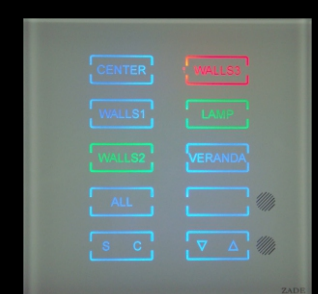

 A modern commercial building at night with a swimming pool. A control panel overlay is visible in the top right corner, showing a 'Living Room' interface with buttons for Location, A/V, Settings, Cameras, Lighting, and More, along with function keys F1-F4.

Commercial

A modern commercial interior with a large lobby and a control panel overlay in the bottom right corner, showing a 'Living Room' interface with buttons for Location, A/V, Settings, Cameras, Lighting, and More, along with function keys F1-F4.